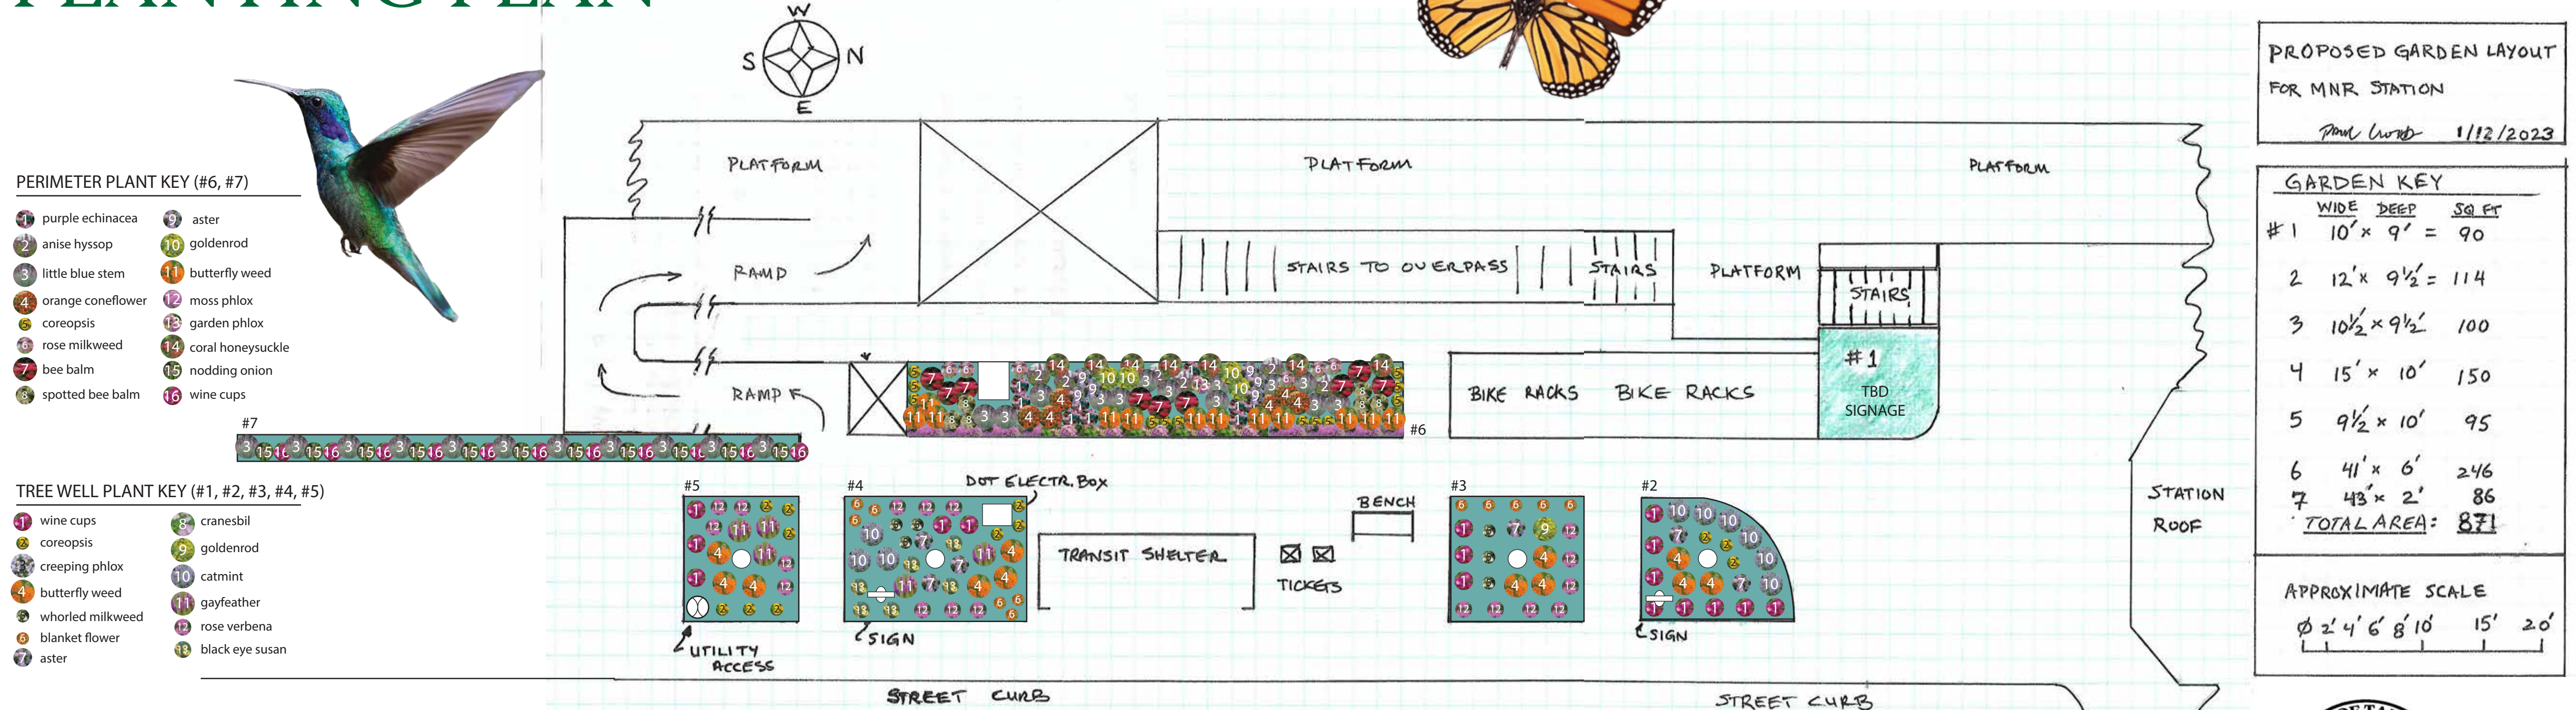

MNR TARRYTOWN STATION PLANTING PLAN

FEBRUARY 2023

- PERIMETER PLANT KEY (#6, #7)**
- 1 purple echinacea
 - 2 anise hyssop
 - 3 little blue stem
 - 4 orange coneflower
 - 5 coreopsis
 - 6 rose milkweed
 - 7 bee balm
 - 8 spotted bee balm
 - 9 aster
 - 10 goldenrod
 - 11 butterfly weed
 - 12 moss phlox
 - 13 garden phlox
 - 14 coral honeysuckle
 - 15 nodding onion
 - 16 wine cups

- TREE WELL PLANT KEY (#1, #2, #3, #4, #5)**
- 1 wine cups
 - 2 coreopsis
 - 3 creeping phlox
 - 4 butterfly weed
 - 5 whorled milkweed
 - 6 blanket flower
 - 7 aster
 - 8 cranesbill
 - 9 goldenrod
 - 10 catmint
 - 11 gayfeather
 - 12 rose verbena
 - 13 black eye susan

PROPOSED GARDEN LAYOUT FOR MNR STATION
Paul Ward 1/12/2023

GARDEN KEY			
#	WIDE	DEEP	SQ FT
#1	10'	9'	90
2	12'	9½'	114
3	10½'	9½'	100
4	15'	10'	150
5	9½'	10'	95
6	41'	6'	246
7	43'	2'	86
TOTAL AREA:			871